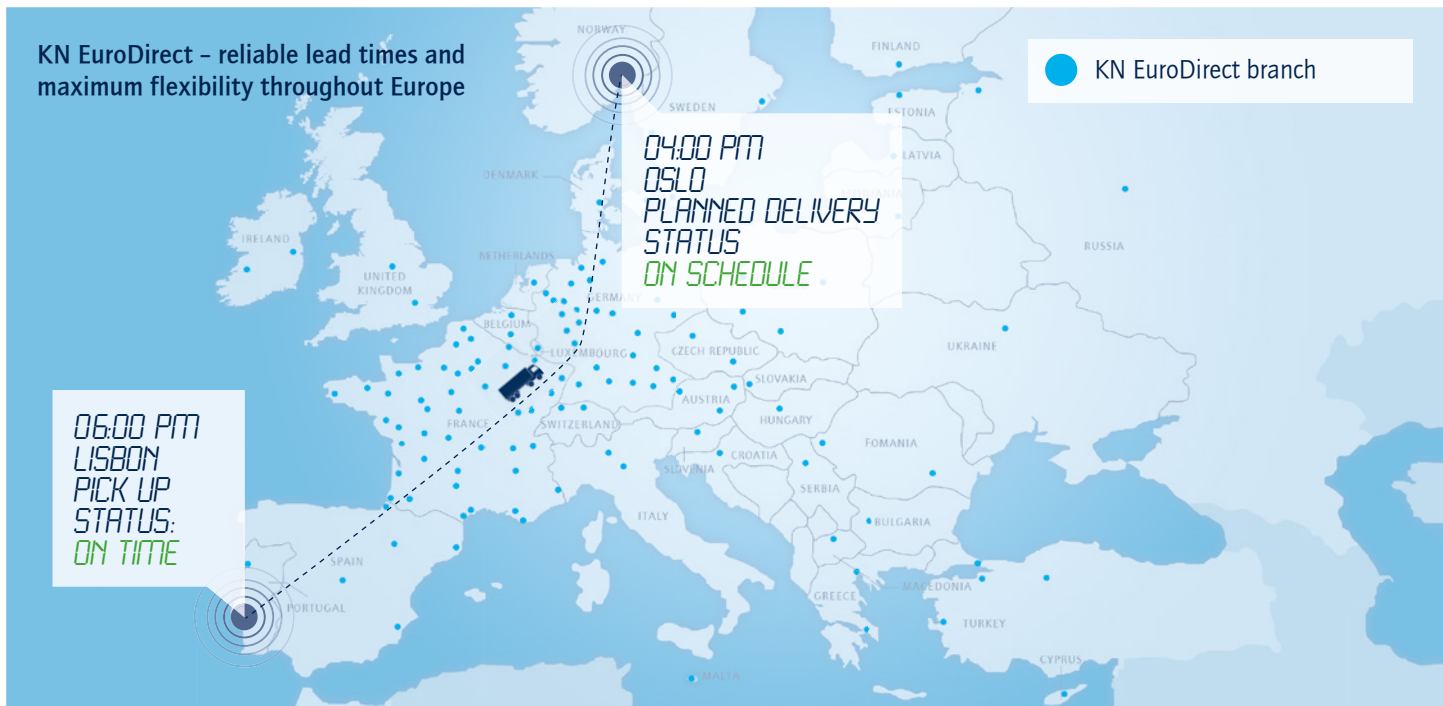

## A reputation built on commitment

With over 120 years of experience, Kuehne + Nagel is now one of the world's leading providers of premium, fully integrated supply chain solutions.

As an acknowledged pioneer of logistics solutions, with a proven track record of serving some of the world's largest and best-known companies, we deliver end-to-end services for all major industries. KN EuroDirect provides regular transportation of full and part truck loads (FTL and LTL) across Europe, to give you comprehensive supply chain coverage.

## VISIBILITY AND MONITORING WITH KN LOGIN

KN Login, our industry-leading logistics information tool, enables you to track and trace your shipments around the world – and around the clock. This web-based system lets you manage your supply chain more effectively by providing exactly the information you need, the way you want to see it.

- Pick-up and delivery shipment status
- Electronic copies of critical shipment documentation
- Customised reports (optional)
- Real-time shipment status (optional)

KN EuroDirect – reliable lead times and maximum flexibility throughout Europe

● KN EuroDirect branch

06:00 PM  
LISBON  
PICK UP  
STATUS:  
ON TIME

04:00 PM  
OSLO  
PLANNED DELIVERY  
STATUS  
ON SCHEDULE